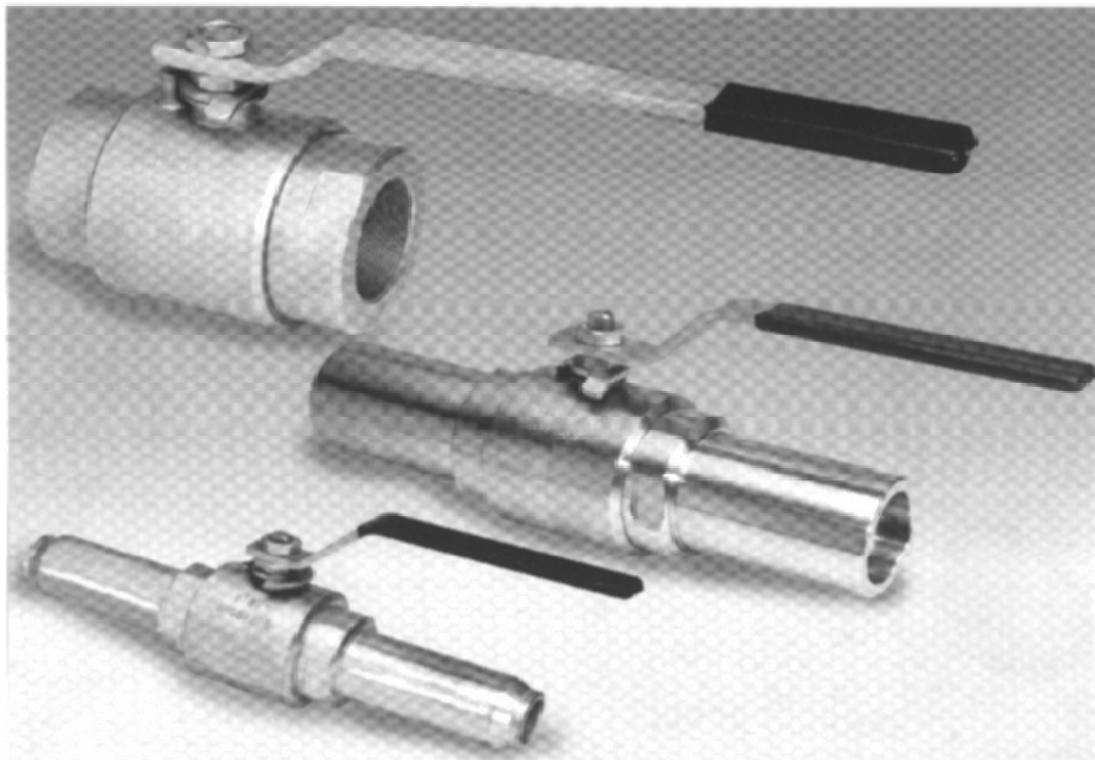

### ΣΦ. ΚΡΟΥΝΟΙ ΕΝΟΣ ΤΕΜΑΧΙΟΥ ΜΕΙΩΜ. ΔΙΑΤΟΜΗΣ PN 40/64/100 ΣΥΓΚΟΛΛΗΤΟΙ

#### VALVOLA A SFERA A MANICOTTO

Passaggio totale  
Rating: classe 600-1500  
Attacchi: filettati GAS o NPT  
Tasca saldare o testa saldare

#### ONE-PIECE BALL VALVE

Full bore  
Rating: class 600-1500  
Connection: screwed BPS or NPT  
Socket weld or butt weld

In the manufacture of ball valves **30** years experience for wide industrial applications