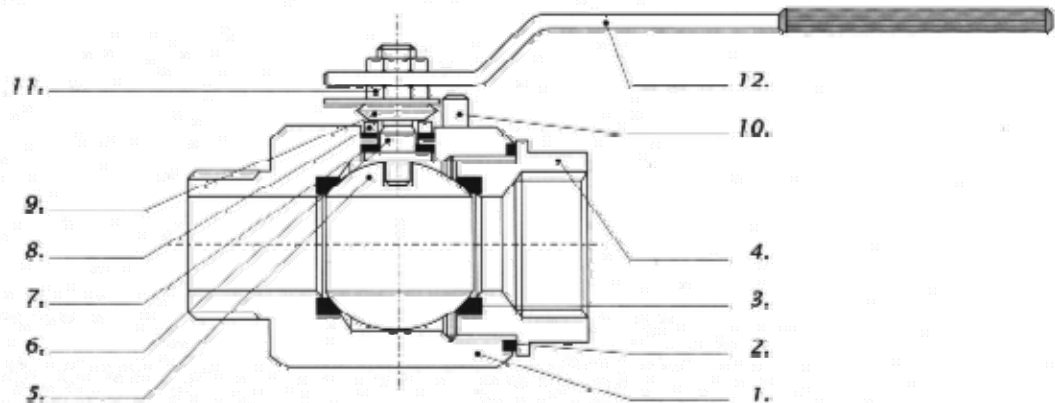

Σελίδα 2 από 3

Ημ/νία 24-Ιαν-01

1	Corpo valvola Valve body	ASTM A 105	ASTM A 182 F 316
2	Guarnizione Body connector seal	PTFE	PTFE
3	Sede Seat	Reinforced PTFE	Reinforced PTFE
4	Laterale Body connector	ASTM A 105	ASTM A 182 F 316
5	Sfera Ball	ASTM A 182 F 316	ASTM A 182 F 316
6	Stelo Stem	ASTM A 182 F 316	ASTM A 182 F 316
7	Bussola Stem seal	PTFE	PTFE
8	Premibussola Gland	Steel galvanized	Steel galvanized
9	Molla a tazza Disk spring	C 72	50 Cr V 4
10	Arresto Stop	Steel galvanized	Steel galvanized
11	Dado Gland nut	A 194 Gr 1	A 194 Gr 1
12	Maniglia Wrench	Steel galvanized with plastic cover	Steel galvanized with plastic cover